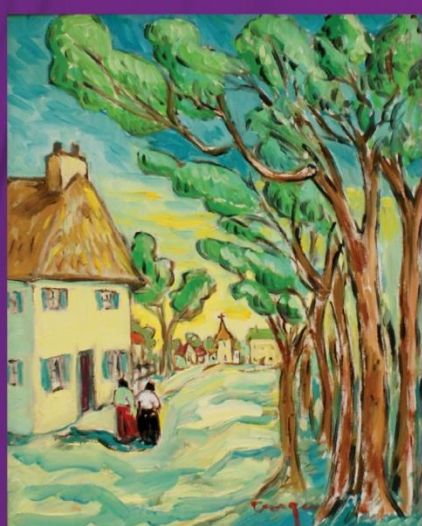

# Michael McCormick Gallery

"New Mexico Right of Way"  
Malcolm Furlow  
40" x 50" Acrylic on canvas

"Angel of Burden"  
Indian Angel Series-Divinity 48' x 60"  
Malcolm Furlow acrylic on canvas

"Nap Time" 30" x 30"  
Malcolm Furlow  
acrylic on canvas

Malcolm Furlow and Hector

Angus MacDonald  
stands next to his painting's

"Santa Augustina"  
Sunset on Angus MacDonald  
16" x 20" oil on canvas

"Roman Gate"  
Angus MacDonald  
24" x 30" oil on canvas

"Alfonso"  
Angus MacDonald  
12" x 16" oil on canvas

Lou Diamond Phillips and Dad with Shelbee Mares

"Three Pears"  
Shelbee Mares  
Mixed Media on canvas

"Soiree sur l'eau"  
Shelbee Mares  
24" x 36" Mixed Media on canvas

Shelbee Mares 31" x 19"  
Floral Window on paper under  
glass

Miguel and Rita Martinez stand in front of "Big Red"  
their fully restored 1953 Buick Skylark

"Laguna" 46" x 62"  
oil pastel on Canvas

"Winter Friends" 30" x 40"  
oil pastel on Canvas

"Easter Lilly" 40" x 30"  
oil pastel on Canvas