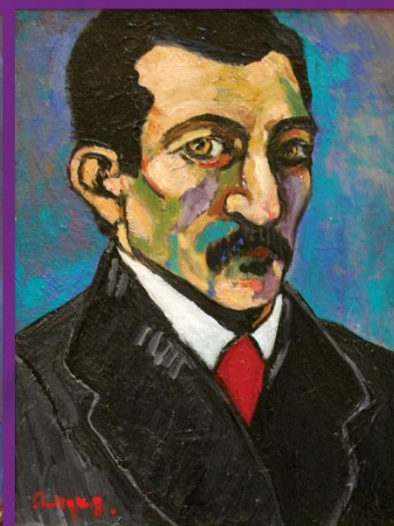

# Michael McCormick Gallery

"New Mexico Right of Way"  
Malcolm Furlow  
40" x 50" Acrylic on canvas

"Angel of Burden"  
Indian Angel Series-Divinity 48' x 60"  
Malcolm Furlow acrylic on canvas

"Nap Time" 30" x 30"  
Malcolm Furlow  
acrylic on canvas

Malcolm Furlow and Hector

Angus MacDonald  
stands next to his painting's

"Santa Augustina"  
Sunset on Angus MacDonald  
16" x 20" oil on canvas

"Roman Gate"  
Angus MacDonald  
24" x 30" oil on canvas

"Alfonso"  
Angus MacDonald  
12" x 16" oil on canvas

Lou Diamond Phillips and Dad with Shelbee Mares

"Three Pears"  
Shelbee Mares  
Mixed Media on canvas

"Soiree sur l'eau"  
Shelbee Mares  
24" x 36" Mixed Media on canvas

Shelbee Mares 31" x 19"  
Floral Window on paper under  
glass

Miguel and Rita Martinez stand in front of "Big Red"  
their fully restored 1953 Buick Skylark

"Laguna" 46" x 62"  
oil pastel on Canvas

"Winter Friends" 30" x 40"  
oil pastel on Canvas

"Easter Lilly" 40" x 30"  
oil pastel on Canvas