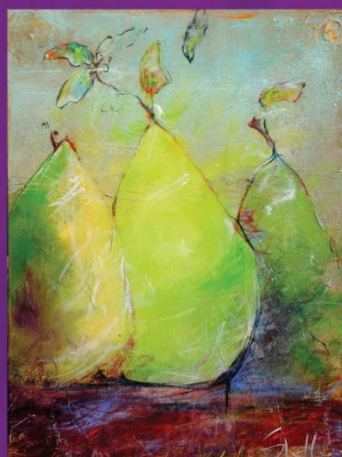

# Michael McCormick Gallery

"New Mexico Right of Way"  
Malcolm Furlow  
40" x 50" Acrylic on canvas

"Angel of Burden"  
Indian Angel Series-Divinity 48' x 60"  
Malcolm Furlow acrylic on canvas

"Nap Time" 30" x 30"  
Malcolm Furlow  
acrylic on canvas

Malcolm Furlow and Hector

Angus MacDonald  
stands next to his painting's

"Santa Augustina"  
Sunset on Angus MacDonald  
16" x 20" oil on canvas

"Roman Gate"  
Angus MacDonald  
24" x 30" oil on canvas

"Alfonso"  
Angus MacDonald  
12" x 16" oil on canvas

Lou Diamond Phillips and Dad with Shelbee Mares

"Three Pears"  
Shelbee Mares  
Mixed Media on canvas

"Soiree sur l'eau"  
Shelbee Mares  
24" x 36" Mixed Media on canvas

Shelbee Mares 31" x 19"  
Floral Window on paper under  
glass

Miguel and Rita Martinez stand in front of "Big Red"  
their fully restored 1953 Buick Skylark

"Laguna" 46" x 62"  
oil pastel on Canvas

"Winter Friends" 30" x 40"  
oil pastel on Canvas

"Easter Lilly" 40" x 30"  
oil pastel on Canvas