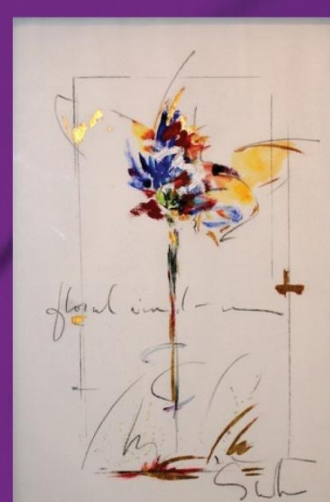

# Michael McCormick Gallery

"New Mexico Right of Way"  
Malcolm Furlow  
40" x 50" Acrylic on canvas

"Angel of Burden"  
Indian Angel Series-Divinity 48' x 60"  
Malcolm Furlow acrylic on canvas

"Nap Time" 30" x 30"  
Malcolm Furlow  
acrylic on canvas

Malcolm Furlow and Hector

Angus MacDonald  
stands next to his painting's

"Santa Augustina"  
Sunset on Angus MacDonald  
16" x 20" oil on canvas

"Roman Gate"  
Angus MacDonald  
24" x 30" oil on canvas

"Alfonso"  
Angus MacDonald  
12" x 16" oil on canvas

Lou Diamond Phillips and Dad with Shelbee Mares

"Three Pears"  
Shelbee Mares  
Mixed Media on canvas

"Soiree sur l'eau"  
Shelbee Mares  
24" x 36" Mixed Media on canvas

Shelbee Mares 31" x 19"  
Floral Window on paper under  
glass

Miguel and Rita Martinez stand in front of "Big Red"  
their fully restored 1953 Buick Skylark

"Laguna" 46" x 62"  
oil pastel on Canvas

"Winter Friends" 30" x 40"  
oil pastel on Canvas

"Easter Lilly" 40" x 30"  
oil pastel on Canvas