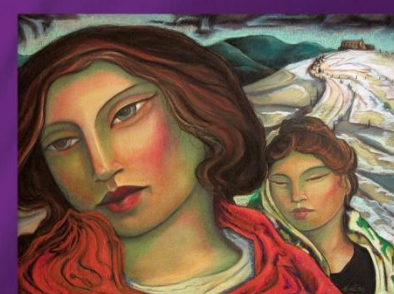

# Michael McCormick Gallery

"New Mexico Right of Way"  
Malcolm Furlow  
40" x 50" Acrylic on canvas

"Angel of Burden"  
Indian Angel Series-Divinity 48' x 60"  
Malcolm Furlow acrylic on canvas

"Nap Time" 30" x 30"  
Malcolm Furlow  
acrylic on canvas

Malcolm Furlow and Hector

Angus MacDonald  
stands next to his painting's

"Santa Augustina"  
Sunset on Angus MacDonald  
16" x 20" oil on canvas

"Roman Gate"  
Angus MacDonald  
24" x 30" oil on canvas

"Alfonso"  
Angus MacDonald  
12" x 16" oil on canvas

Lou Diamond Phillips and Dad with Shelbee Mares

"Three Pears"  
Shelbee Mares  
Mixed Media on canvas

"Soiree sur l'eau"  
Shelbee Mares  
24" x 36" Mixed Media on canvas

Shelbee Mares 31" x 19"  
Floral Window on paper under  
glass

Miguel and Rita Martinez stand in front of "Big Red"  
their fully restored 1953 Buick Skylark

"Laguna" 46" x 62"  
oil pastel on Canvas

"Winter Friends" 30" x 40"  
oil pastel on Canvas

"Easter Lilly" 40" x 30"  
oil pastel on Canvas